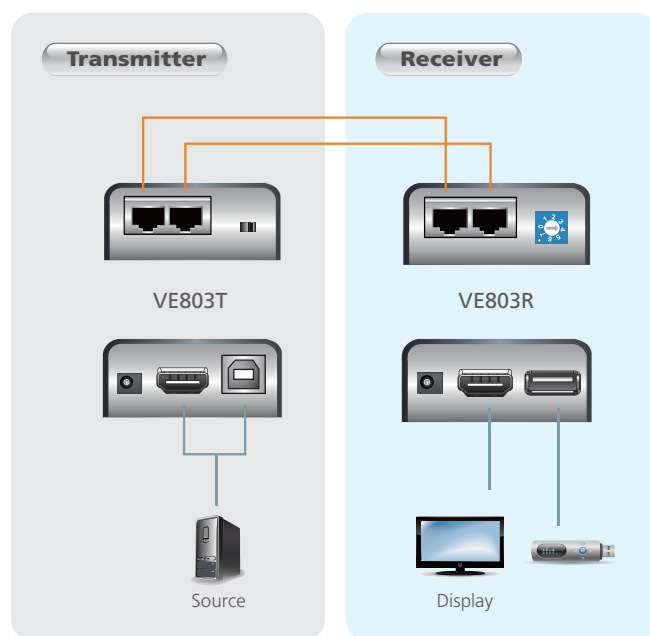

VE803

HDMI USB Extender

- The VE803 HDMI USB Extender extends an HDMI signal up to 60 meters from the HDMI source using two Cat 5e cables. It is capable of sending 1080i signals up to 60 meters and 1080p signals up to 40 meters.

The VE803 is equipped with USB connectors which allow you to extend any USB device between the units. The USB feature also provides support for touch panel control, allowing you to control the local HDMI source device from the remote display, or control the remote display through the local unit.

The VE803 is ideal for transportation centers, medical facilities, shopping malls or anywhere touch panel control or a kiosk is required. For flexibility and convenience, the VE803 local unit can be powered via the USB cable when connected to an appropriate source device. The VE803 is HDCP compliant, providing an easy and ideal HDMI extender solution for any application.

Features

- Uses two Cat 5e cables to connect the local and the remote units
- Extends 1080p by 40m; extend 1080i by 60m
- Superior video quality – HDTV resolutions of 480p, 720p, 1080i, 1080p (1920 x 1080), VGA, SVGA, XGA, SXGA, UXGA and WUXGA (1920 x 1200)
- Supports USB touch panel
- 8 segment equalization adjustment switch optimizes display quality
- Support Dolby True HD and DTS HD Master Audio
- Built-in 8KV/15KV ESD protection
- Transparent USB Support – supports all USB 2.0 full speed device (up to 12 Mbps)
- Supports wide screen formats
- HDMI (3D, Deep Color); HDCP compatible – signaling rates up to 2.25Gbits
- Powered local unit via USB cable