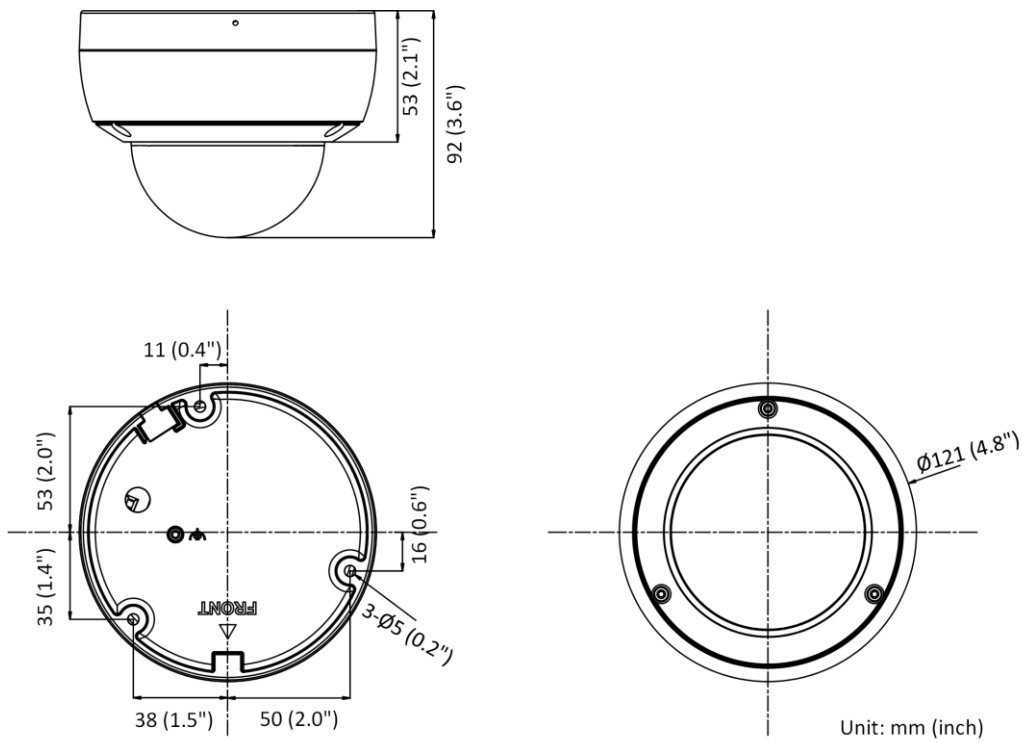

▪ **Dimension**

▪ **Accessory**