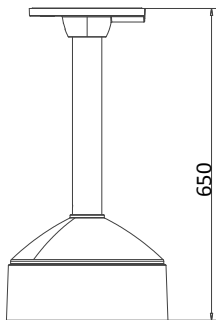

DS-1271ZJ-DM30

Pendant Mounting Bracket for Dome Camera

Features

- Aluminum alloy material with surface spray treatment
- Waterproof design
- Design of cap is for convenient wiring

Dimension

Available Model

DS-1271ZJ-DM30

Parameters

Model	DS-1271ZJ-DM30
Parameters	Pendant Mounting Bracket for Dome Camera
Appearance	Hikvision White
Material	Aluminum Alloy
Dimension	$\Phi 209 \times 650$ mm
Weight	2050g

Notes

- The bracket should be installed on flat wall
- Waterproof rubber is necessary for outdoor application
- The wall must be capable of supporting over 3 times as much as the total weight of the camera and the mount.
- The maximum load capacity of the bracket is 3KG