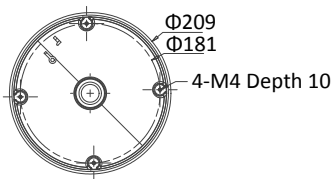

DS-1271ZJ-DM30

Pendant Mounting Bracket for Dome Camera

Features

- Aluminum alloy material with surface spray treatment
- Waterproof design
- Design of cap is for convenient wiring

Dimension

Available Model

DS-1271ZJ-DM30

Parameters

Model	DS-1271ZJ-DM30
Parameters	Pendant Mounting Bracket for Dome Camera
Appearance	Hikvision White
Material	Aluminum Alloy
Dimension	$\Phi 209 \times 650$ mm
Weight	2050g

Notes

- The bracket should be installed on flat wall
- Waterproof rubber is necessary for outdoor application
- The wall must be capable of supporting over 3 times as much as the total weight of the camera and the mount.
- The maximum load capacity of the bracket is 3KG