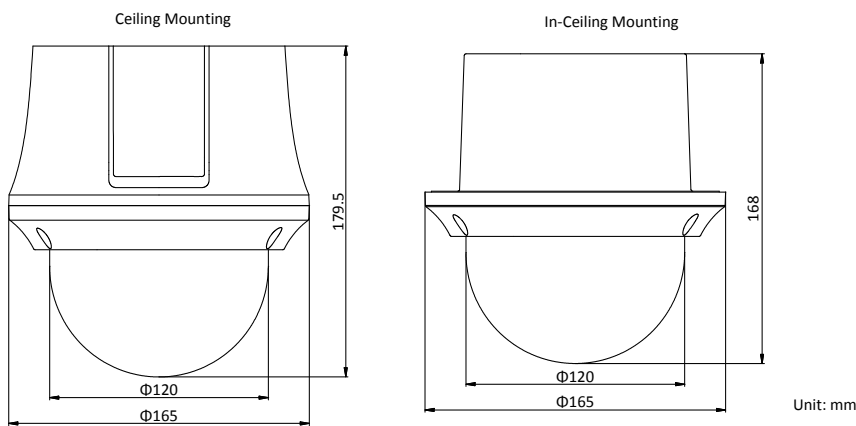

DORI

The DORI (detect, observe, recognize, identify) distance gives the general idea of the camera ability to distinguish persons or objects within its field of view.

It is calculated based on the camera sensor specification and the criteria given by EN 62676-4: 2015.

DORI	Detect	Observe	Recognize	Identify
Definition	25 px/m	63 px/m	125 px/m	250 px/m
Distance (Tele)	960.0 m (3149.6 ft)	381.0 m (1249.8 ft)	192.0 m (629.9 ft)	96.0 m (315.0 ft)

Available Model

DS-2DE4215W-DE3 (C), 12 VDC & PoE (802.3 at, class4)

Dimensions