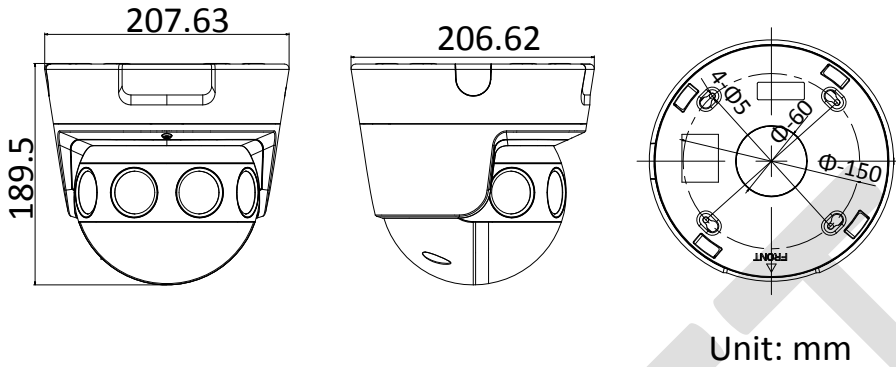

Available Models:

DS-2CD6924F-I(S)/(NFC)
DS-2CD6924F-I(S)/(NFC)(24VAC)

Dimensions