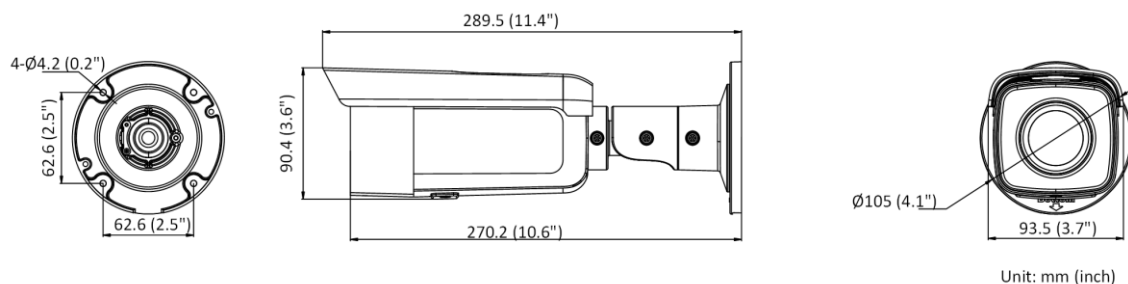

Camera Dimension	Ø105 × 289.5 mm (4.1" × 11.4")
Package Dimension	386 × 156 × 155 mm (15.2" × 6.1" × 6.1")
Camera Weight	Approx. 1090 g (2.4 lb.)
With Package Weight	Approx. 1614 g (3.6 lb.)
Linkage Method	Upload to NAS/memory card, notify surveillance center, trigger record, trigger capture
Web Client Language	33 languages English, Russian, Estonian, Bulgarian, Hungarian, Greek, German, Italian, Czech, Slovak, French, Polish, Dutch, Portuguese, Spanish, Romanian, Danish, Swedish, Norwegian, Finnish, Croatian, Slovenian, Serbian, Turkish, Korean, Traditional Chinese, Thai, Vietnamese, Japanese, Latvian, Lithuanian, Portuguese (Brazil), Ukrainian
General Function	Anti-flicker, heartbeat, mirror, privacy masks, flash log, password reset via e-mail, pixel counter
Software Reset	Yes
<b>Approval</b>	
EMC	FCC (47 CFR Part 15, Subpart B); CE-EMC (EN 55032: 2015, EN 61000-3-2: 2014, EN 61000-3-3: 2013, EN 50130-4: 2011 +A1: 2014); RCM (AS/NZS CISPR 32: 2015); IC (ICES-003: Issue 6, 2016); KC (KN 32: 2015, KN 35: 2015)
Safety	UL (UL 60950-1); CB (IEC 60950-1:2005 + Am 1:2009 + Am 2:2013); CE-LVD (EN 60950-1:2005 + Am 1:2009 + Am 2:2013); BIS (IS 13252(Part 1):2010+A1:2013+A2:2015); LOA (IEC/EN 60950-1)
Environment	CE-ROHS (2011/65/EU); WEEE (2012/19/EU); REACH (Regulation (EC) No 1907/2006)
Protection	Ingression protection: IP67 (IEC 60529-2013)

## ▪ Dimension