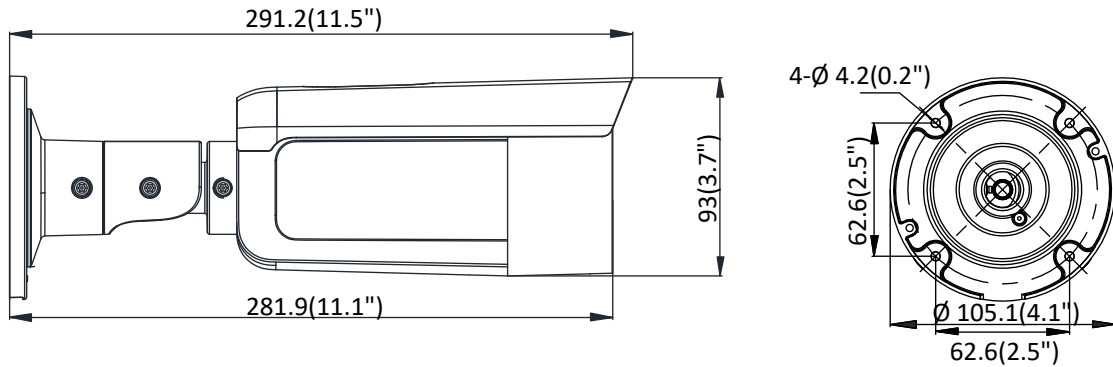

Dimension

Unit: mm(inch)

Accessory

DS-1260ZJ
Junction Box

Distributed by

HIKVISION®

Headquarters

No.555 Qianmo Road, Binjiang District,
Hangzhou 310051, China
T +86-571-8807-5998
overseasbusiness@hikvision.com

Hikvision USA
T +1-909-895-0400
sales.usa@hikvision.com

Hikvision Australia
T +61-2-8599-4233
salesau@hikvision.com

Hikvision India
T +91-22-28469900
sales@pramahikvision.com

Hikvision Canada
T +1-866-200-6690
sales.canada@hikvision.com

Hikvision Thailand
T +662-275-9949
sales.thailand@hikvision.com

Hikvision Europe
T +31-23-5542770
sales.eu@hikvision.com

Hikvision Italy
T +39-0438-6902
info.it@hikvision.com

Hikvision Brazil
T +55 11 3318-0050
Latam.support@hikvision.com

Hikvision Turkey
T +90 (216)521 7070- 7074
sales.tr@hikvision.com

Hikvision Malaysia
T +601-7652-2413
sales.my@hikvision.com

Hikvision UK & Ireland
T +01628-902140
sales.uk@hikvision.com

Hikvision South Africa
Tel: +27 (10) 0351172
sale.africa@hikvision.com

Hikvision France
T +33(0)1-85-330-450
info.fr@hikvision.com

Hikvision Kazakhstan
T +7-727-9730667
nikia.panfilov@hikvision.ru

Hikvision Vietnam
T +84-974270888
sales.vt@hikvision.com

Hikvision UAE
T +971-4-4432090
salesme@hikvision.com

Hikvision Singapore
T +65-6684-4718
sg@hikvision.com

Hikvision Spain
T +34-91-737-16-55
info.es@hikvision.com

Hikvision Tashkent
T +99-87-1238-9438
uzb@hikvision.ru

Hikvision Hong Kong
T +852-2151-1761
info.hk@hikvision.com

Hikvision Russia
T +7-495-669-67-99
saleru@hikvision.com

Hikvision Korea
T +82-(0)31-731-8817
sales.korea@hikvision.com

Hikvision Poland
T +48-22-460-01-50
info.pl@hikvision.com

Hikvision Indonesia
T +62-21-2933759
Sales.Indonesia@hikvision.com

Hikvision Colombia
sales.colombia@hikvision.com