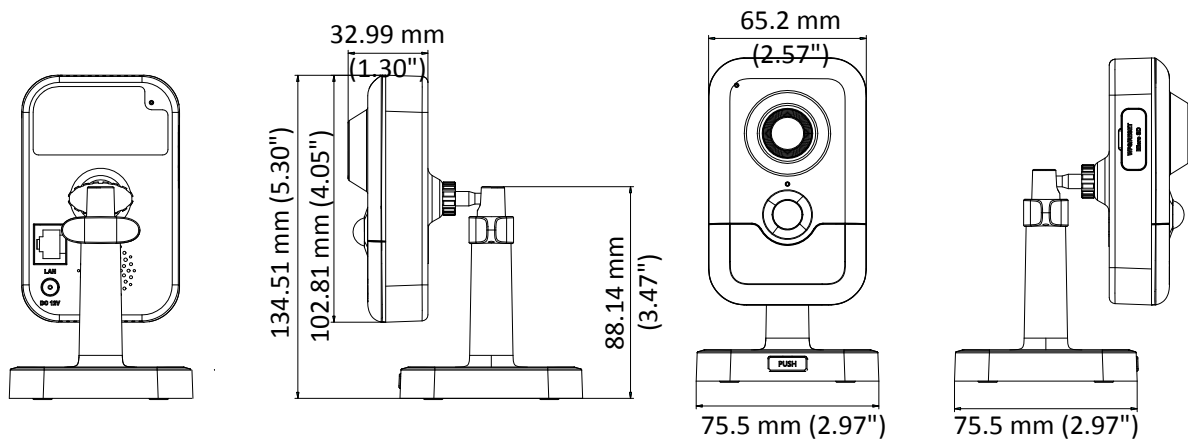

Web Client Language	32 languages English, Russian, Estonian, Bulgarian, Hungarian, Greek, German, Italian, Czech, Slovak, French, Polish, Dutch, Portuguese, Spanish, Romanian, Danish, Swedish, Norwegian, Finnish, Croatian, Slovenian, Serbian, Turkish, Korean, Traditional Chinese, Thai, Vietnamese, Japanese, Latvian, Lithuanian, Portuguese (Brazil)
Power Supply	12 VDC $\pm$ 20%, PoE (802.3af, class 3)
Power Consumption and Current	12 VDC, 0.38 A, max. 7 W PoE (802.3af, 36 V to 57 V), 0.2 A to 0.1 A, max. 7 W
Material	Plastic
Dimensions	102.8 mm $\times$ 65.2 mm $\times$ 32.6 mm (4.05" $\times$ 2.57" $\times$ 1.28")
Weight	Camera: Approx. 128 g (0.28 lb.)

Available Model

DS-2CD2425FWD-I (2.8 mm), DS-2CD2425FWD-IW (2.8 mm)

Dimension